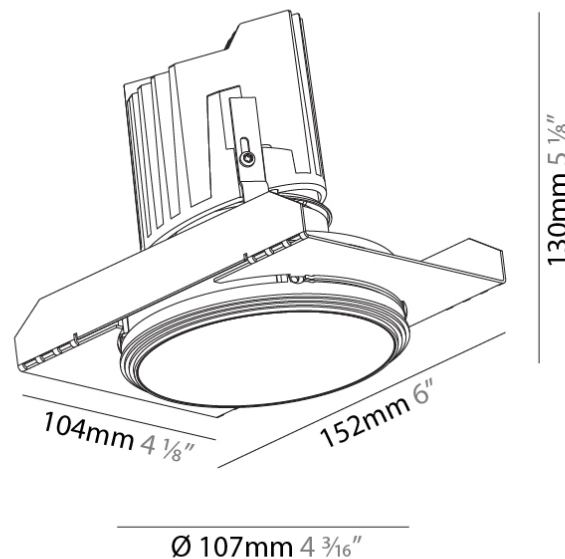

ELECTRICAL

Lamp Type: LED (Zhaga Standard)
Input Wattage (W): 13
Total Output Wattage (W): 11.8
Dimming: Tri-Mode (Non-Dimming and Phase Dimming (120Vac only) and 0-10V Dimming)
Driver Included: No
Driver Location: Recessed Housing
Driver Type: Constant Current - Universal
Driver Class: Class 2
Housing: See components
Input Voltage (V): 120 - 277
Constant Current (MA): 350

LED

Number of LEDs: 1
Color Temperature (°K): 2700 / 3000 / 3500 / 4000
Max. Delivered Lumen (lm): 876 / 909 / 955 / 974
Nominal Lumen (lm): 1304 / 1352 / 1421 / 1450
CRI: >90 CRI
Efficiency (%): 87.9 / 88.4 / 87.9
Lamp Life (hrs): 50000
Upon Request: RGB-W Tunable White Special Color Temperature Special LED

OPTICAL

Reflector°: 18 / 42 / 60
Optic°: Lens Pack - No Lens / Linear Spread Lens / Honeycomb / Spread Lens
Upon Request: Special Beam Angles

RATINGS AND CERTIFICATIONS

382, F 416-247-9319, www.zaneen.com

Created by Zaneen for use in the United States. This is the end of the existing Model #. For assistance on 'custom' specifications, contact zteam@zaneen.com. In a constant effort to supply the best product, we reserve the right to change specifications or materials without notice. The most recent specification sheets are found at zaneen.com

IP rating: IP20